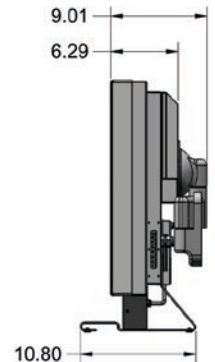

Optional wall mounts and deck planter poles are weatherized and include stainless steel hardware

Model 3220HD

Shown with detachable speaker module

Specifications

LCD Screen	31.5-inch diagonal TFT Active Matrix
Resolution	1366 x 768
Aspect Ratio	16:9
Contrast Ratio	1500:1
H/V Viewing Angle	178° by 178°
Response Time	8 milliseconds
TV formats	1080i, 720p, 480i, 480p
Input Connectors:	
RF	Antenna/CATV (NTSC/ATSC/QAM)
HDMI	HDMI Input x2
Video Composite	S-Video x1 and Composite Video x1, L/R Audio Inputs x1
Video Component	YCbCr/YPbPr x2 and audio L/R channels x2
PC	15-pin D-sub VGA plus Stereo Audio
RS232 Serial	Full-featured command set with discrete on/off, input select and volume control
Discrete IR Control	Codes for Power On/Off and Input Select
Input Power	100-240 VAC, 50-60 Hz 2.5A Max
Audio	8-watt x 2 channels, water-resistant speaker module (detachable), SPDIF Audio output connector inside rear cover
Operating Temp.	-24° to 122° F. (-31° to 50° C.)
Non-op. Temp. (Off-mode with power applied)	-24° to 140° F. (-31° to 60° C.)
Accessories Included	Water-resistant remote control with lithium battery Removable table top stand
TV Dimensions	32.07 in. W x 23.20 in. H x 6.29 in. D
Weight	37.5 lbs., 41.6 lbs w/speakers, 46 lbs w/ speaker module and table top stand
Shipping Dimensions	37.0 in. W x 31.0 in. H x 11.7 in. D
Shipping Weight	54 lbs.
Warranty	One-year, in-factory, parts and labor

SunBriteTV Model 3220HD

(All dimensions are in inches)

Front View

Side View

TV Dimensions are:

32.066 in. W x 23.204 in. H x 6.287 in. D

Height dimension with table top stand is 23.458 in.

TV with optional wall mount measures 9.008 in. when folded flush against the wall.