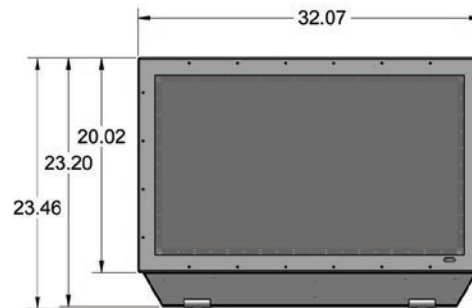

Optional wall mounts and deck planter poles are weatherized and include stainless steel hardware

Model 3220HD

Shown with detachable speaker module

Specifications

LCD Screen	31.5-inch diagonal TFT Active Matrix
Resolution	1366 x 768
Aspect Ratio	16:9
Contrast Ratio	1500:1
H/V Viewing Angle	178° by 178°
Response Time	8 milliseconds
TV formats	1080i, 720p, 480i, 480p
Input Connectors:	
RF	Antenna/CATV (NTSC/ATSC/QAM)
HDMI	HDMI Input x2
Video Composite	S-Video x1 and Composite Video x1, L/R Audio Inputs x1
Video Component	YCbCr/YPbPr x2 and audio L/R channels x2
PC	15-pin D-sub VGA plus Stereo Audio
RS232 Serial	Full-featured command set with discrete on/off, input select and volume control
Discrete IR Control	Codes for Power On/Off and Input Select
Input Power	100-240 VAC, 50-60 Hz 2.5A Max
Audio	8-watt x 2 channels, water-resistant speaker module (detachable), SPDIF Audio output connector inside rear cover
Operating Temp.	-24° to 122° F. (-31° to 50° C.)
Non-op. Temp. (Off-mode with power applied)	-24° to 140° F. (-31° to 60° C.)
Accessories Included	Water-resistant remote control with lithium battery Removable table top stand
TV Dimensions	32.07 in. W x 23.20 in. H x 6.29 in. D
Weight	37.5 lbs., 41.6 lbs w/speakers, 46 lbs w/ speaker module and table top stand
Shipping Dimensions	37.0 in. W x 31.0 in. H x 11.7 in. D
Shipping Weight	54 lbs.
Warranty	One-year, in-factory, parts and labor

SunBriteTV Model 3220HD

(All dimensions are in inches)

Front View

Side View

TV Dimensions are:

32.066 in. W x 23.204 in. H x 6.287 in. D

Height dimension with table top stand is 23.458 in.

TV with optional wall mount measures 9.008 in. when folded flush against the wall.